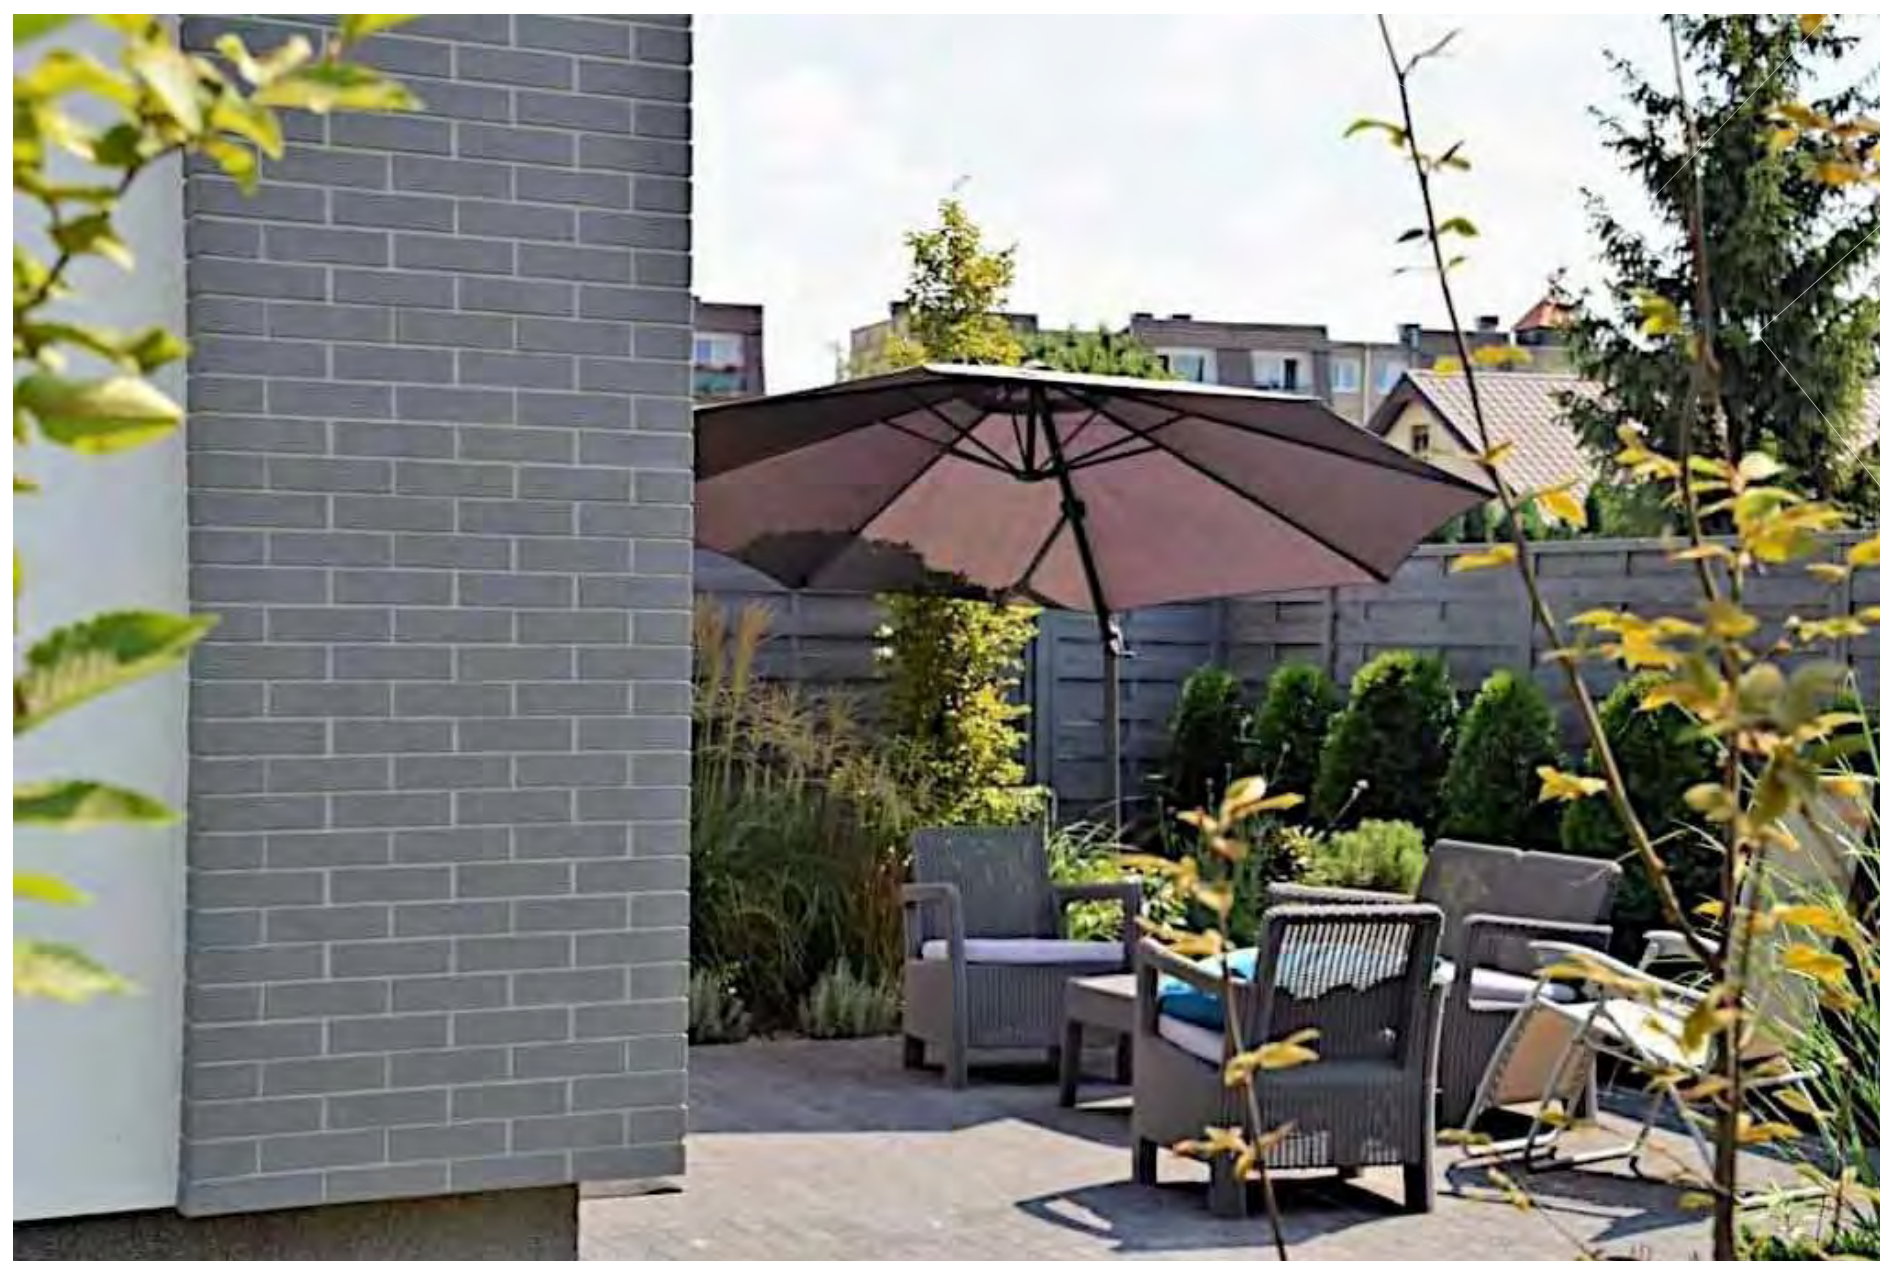

Terrix® SB-BR-10708-3

Terrix® SB-BR-10708-3

texture (on the photo)	custom
available textures	custom
prefabricated corners	available
colour group	brown

Terrix® SB-BR-10709-2

Terrix® SB-BR-10709-2

texture (on the photo)	slate
available textures	smooth, slate
prefabricated corners	available
colour group	brown