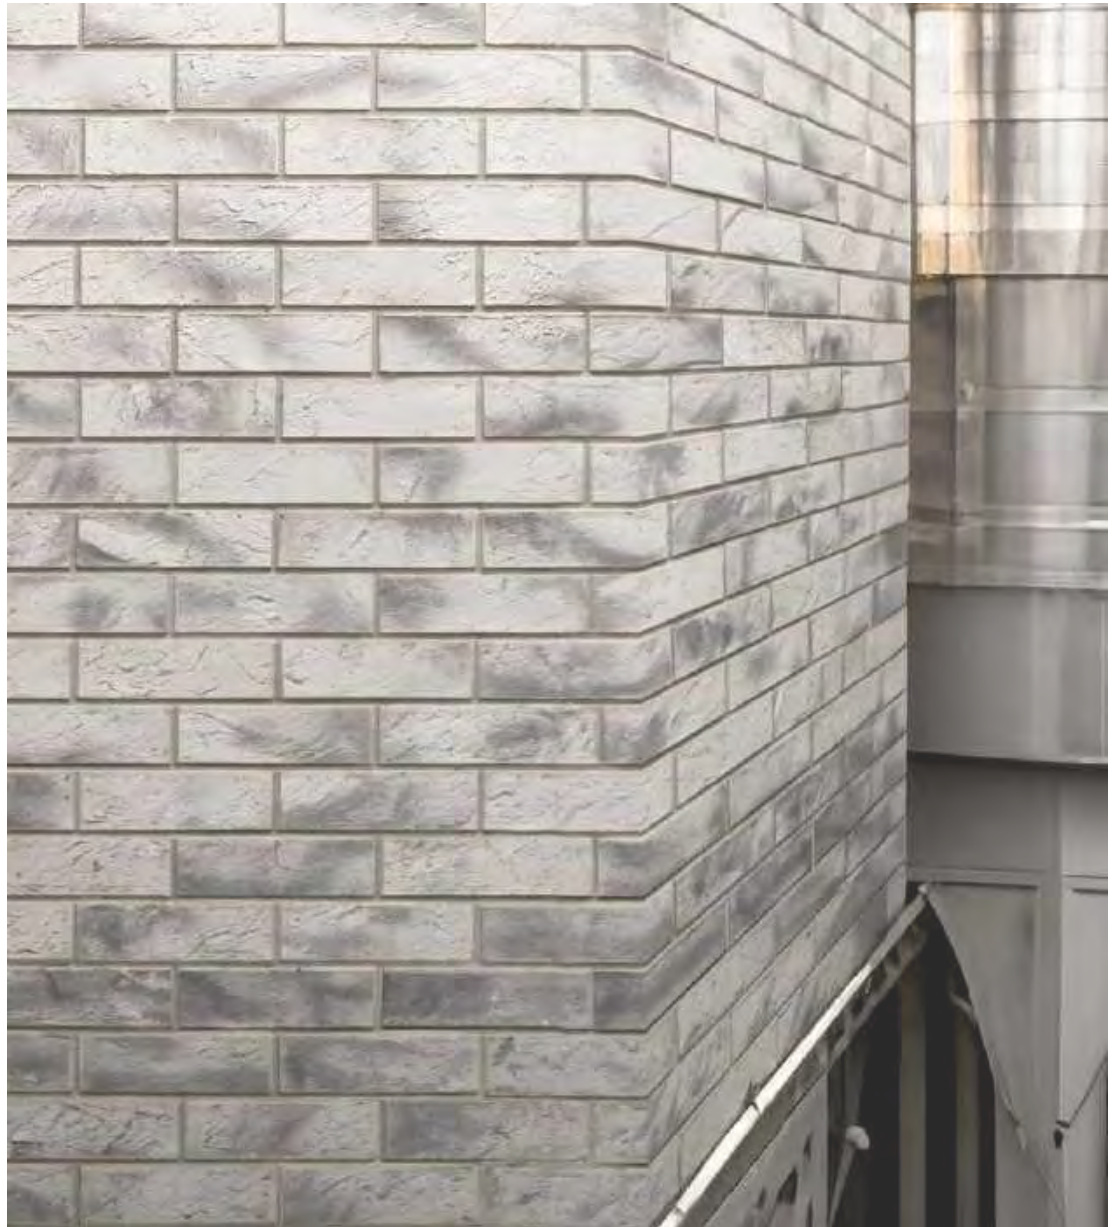

Terrix® SB-BR-10106-2

texture (on the photo)	slate
available textures	smooth, slate
prefabricated corners	available
colour group	white