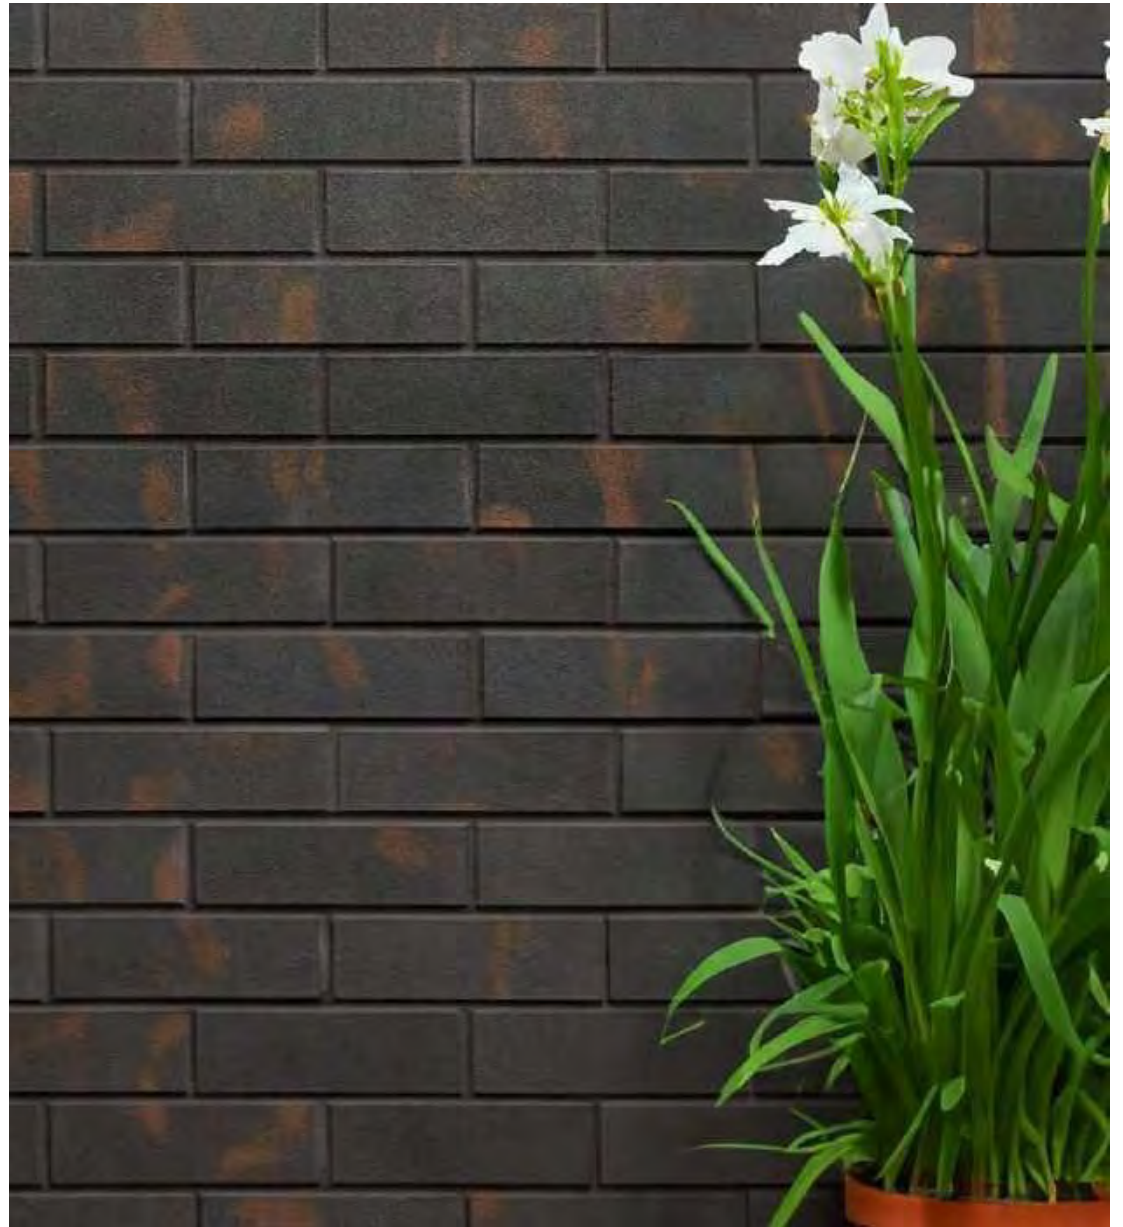

Terrix® SB-BR-10502-3

Terrix® SB-BR-10502-3

texture (on the photo)	custom
available textures	custom
prefabricated corners	available
colour group	black

Terrix® SB-BR-10503-3

Terrix® SB-BR-10503-3

texture (on the photo)	custom
available textures	custom, smooth
prefabricated corners	available
colour group	black