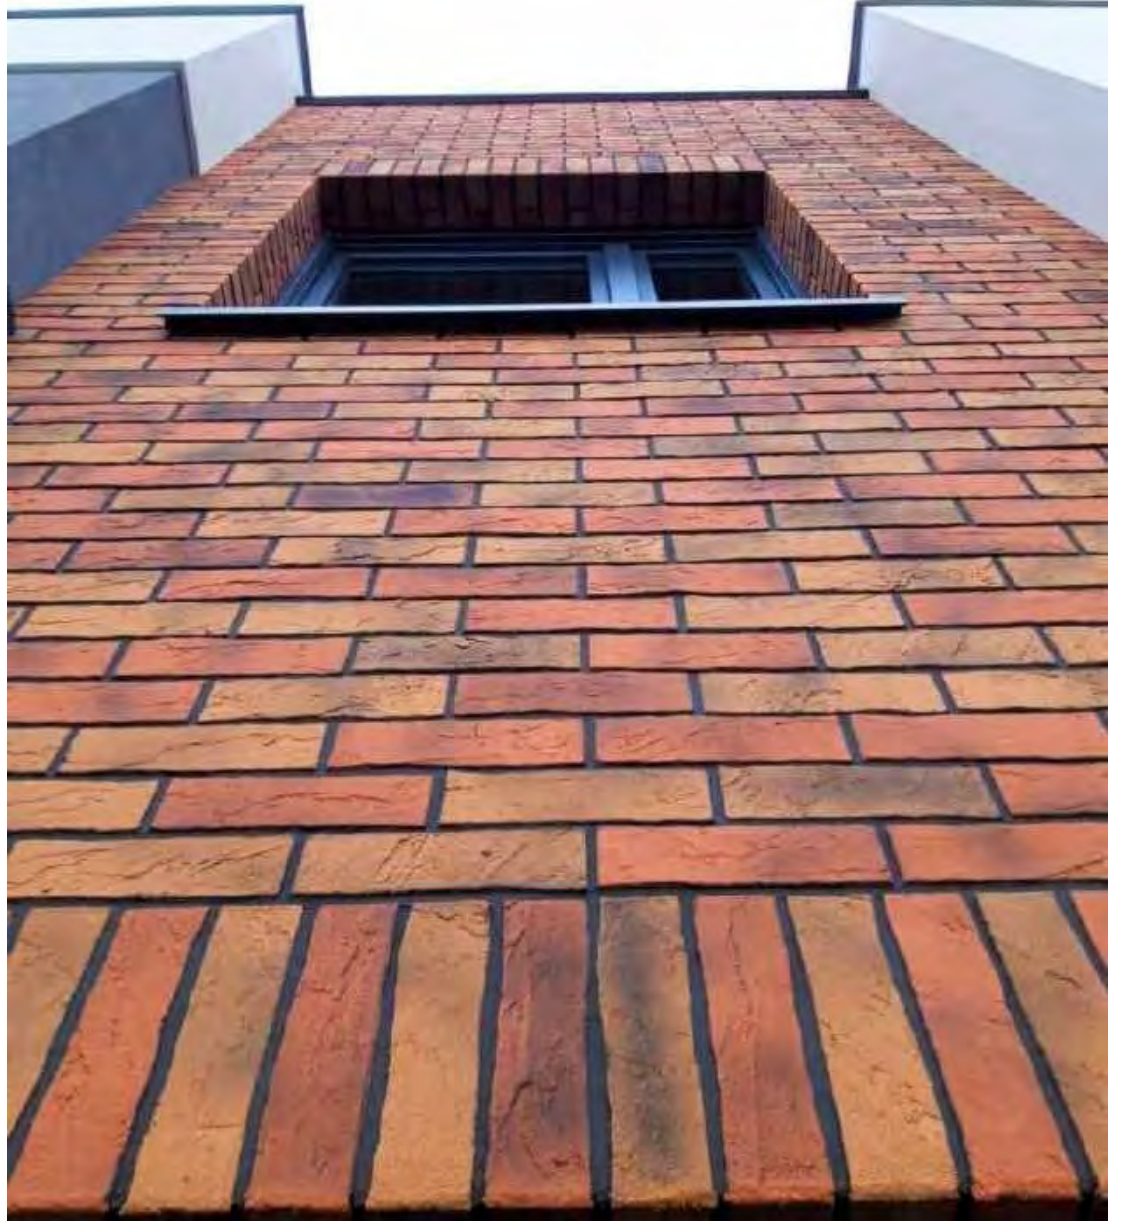

Terrix® SB-BR-10606-4

Terrix® SB-BR-10606-4

texture (on the photo)	old brick
available textures	old brick, custom
prefabricated corners	not available
colour group	brick-red